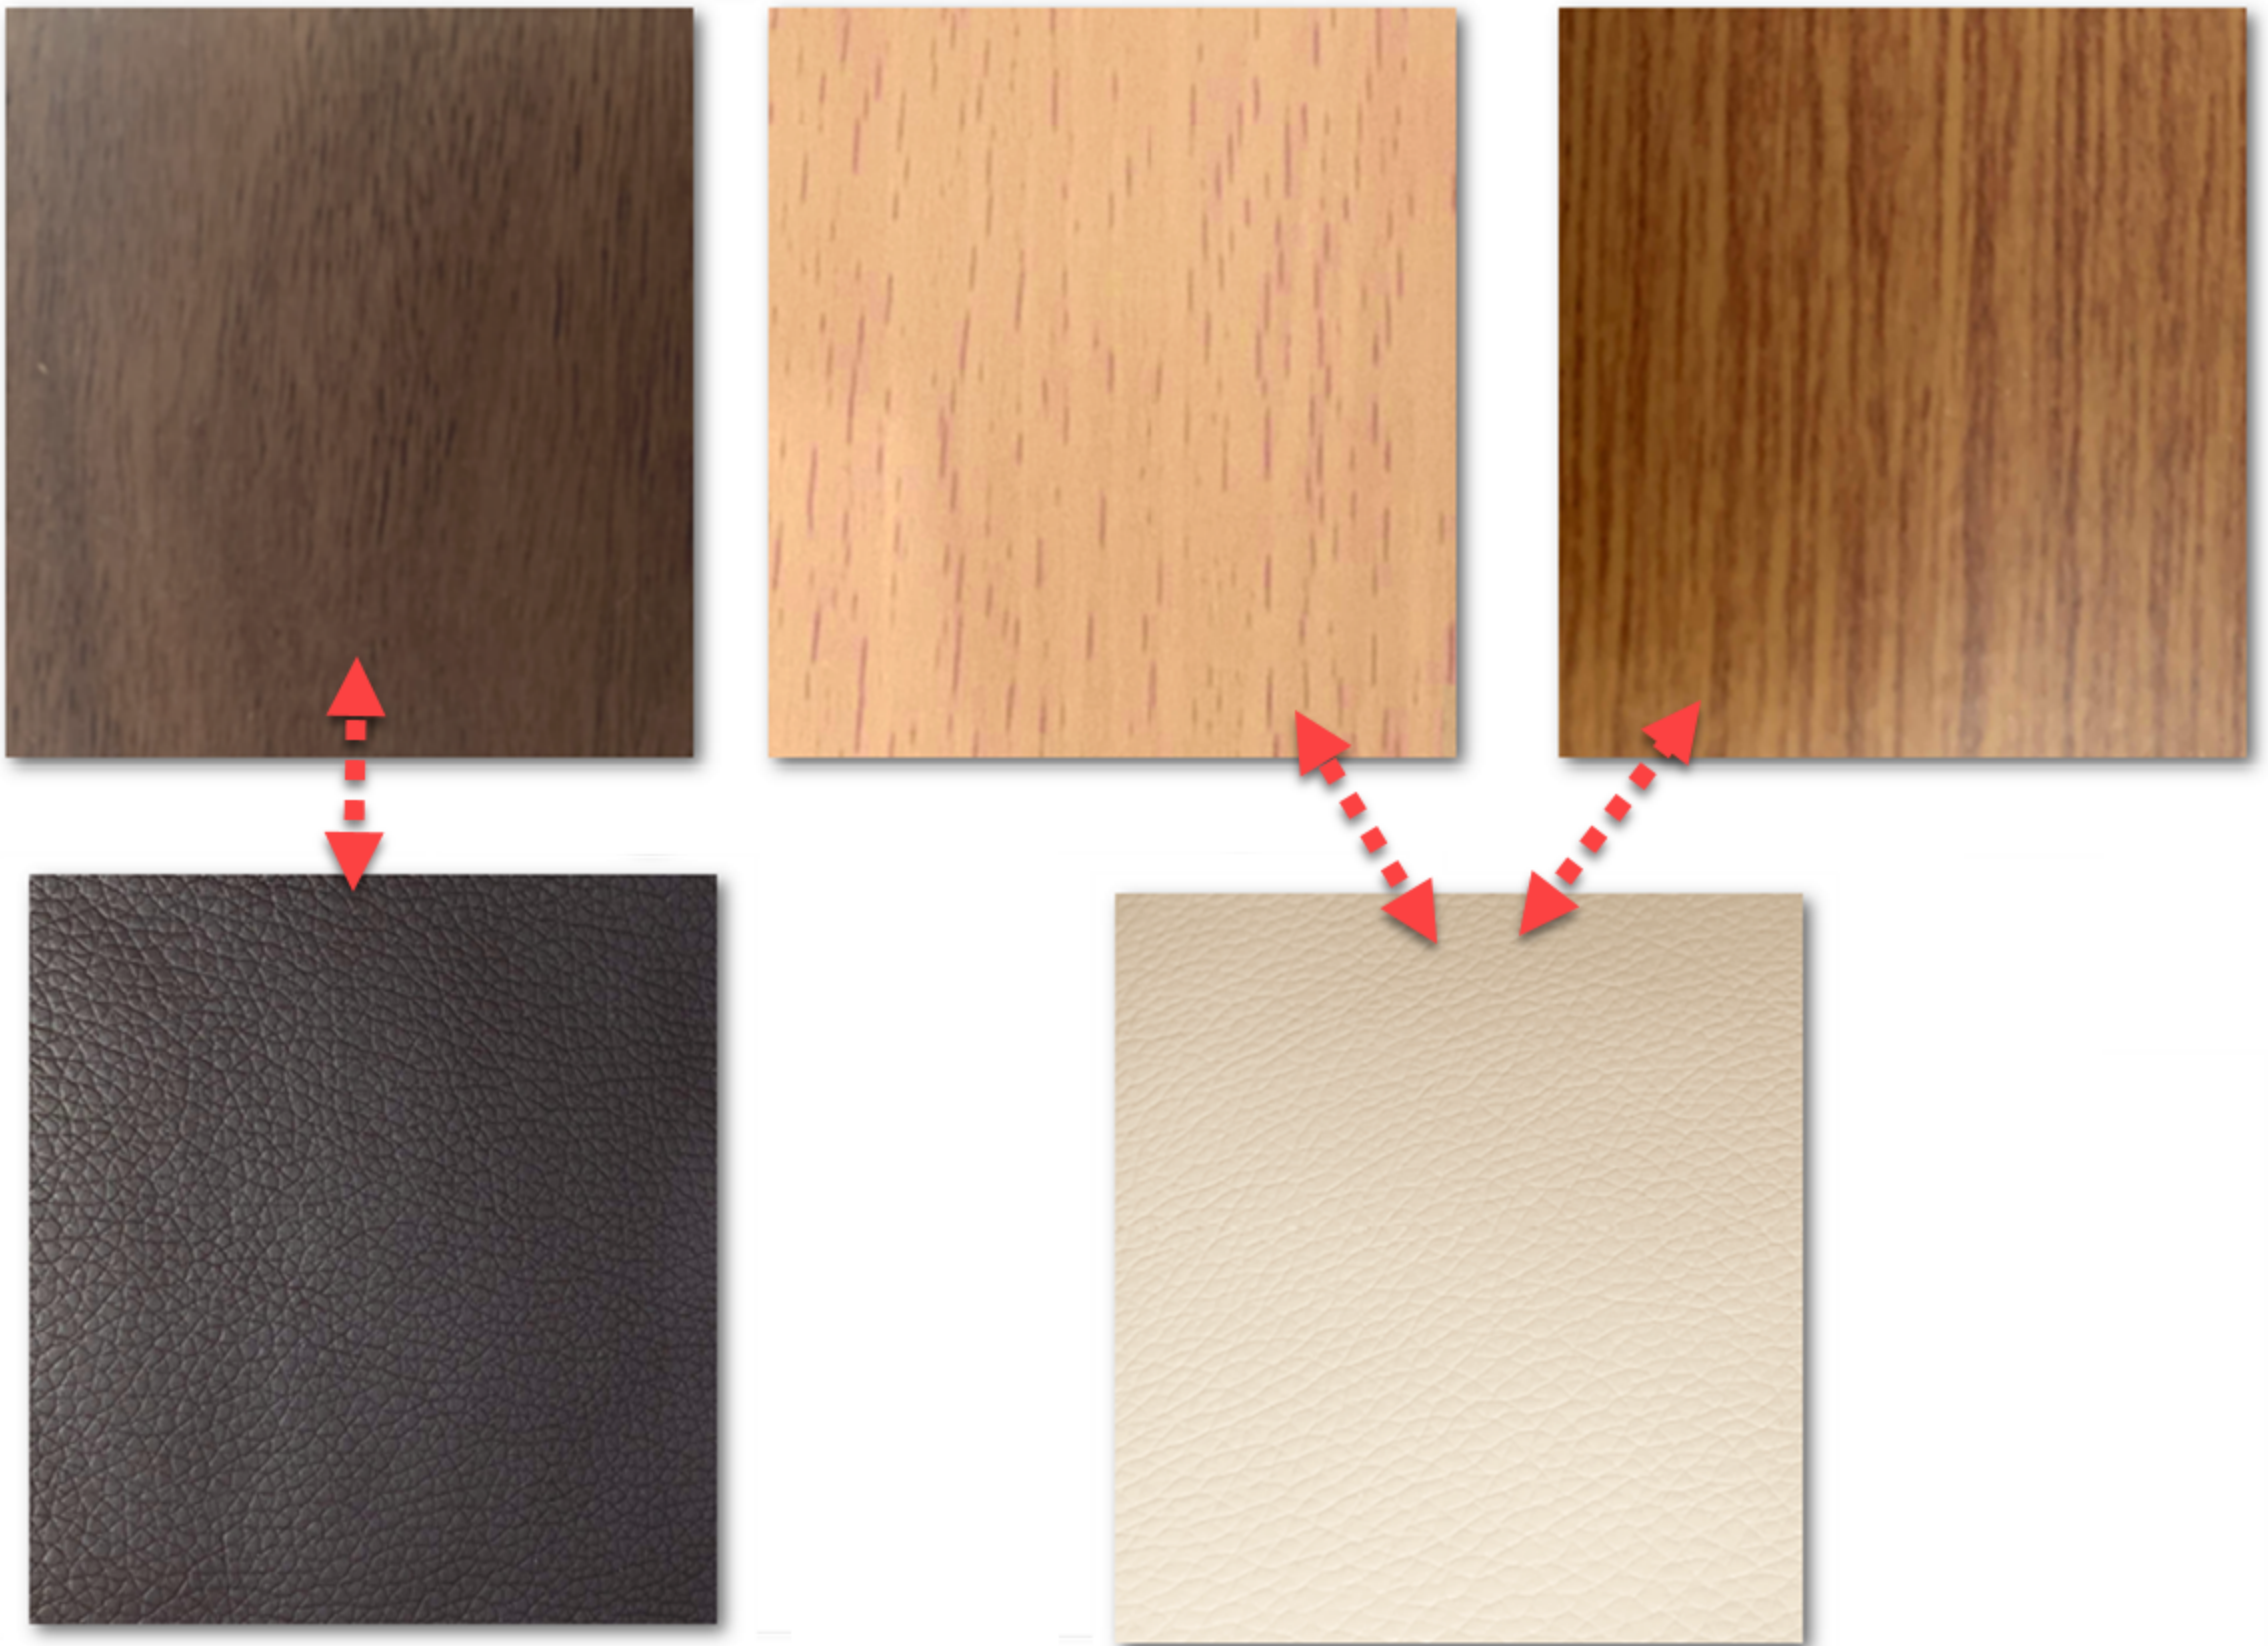

ALUMINUM IMITATION WOOD FINISH CHAIRS

Colour Guide for Standard Coordinating Combinations

Imitation wood frame colours

Coordinating Standard Vinyl Colours

For custom upholstery please call for the delay in production.